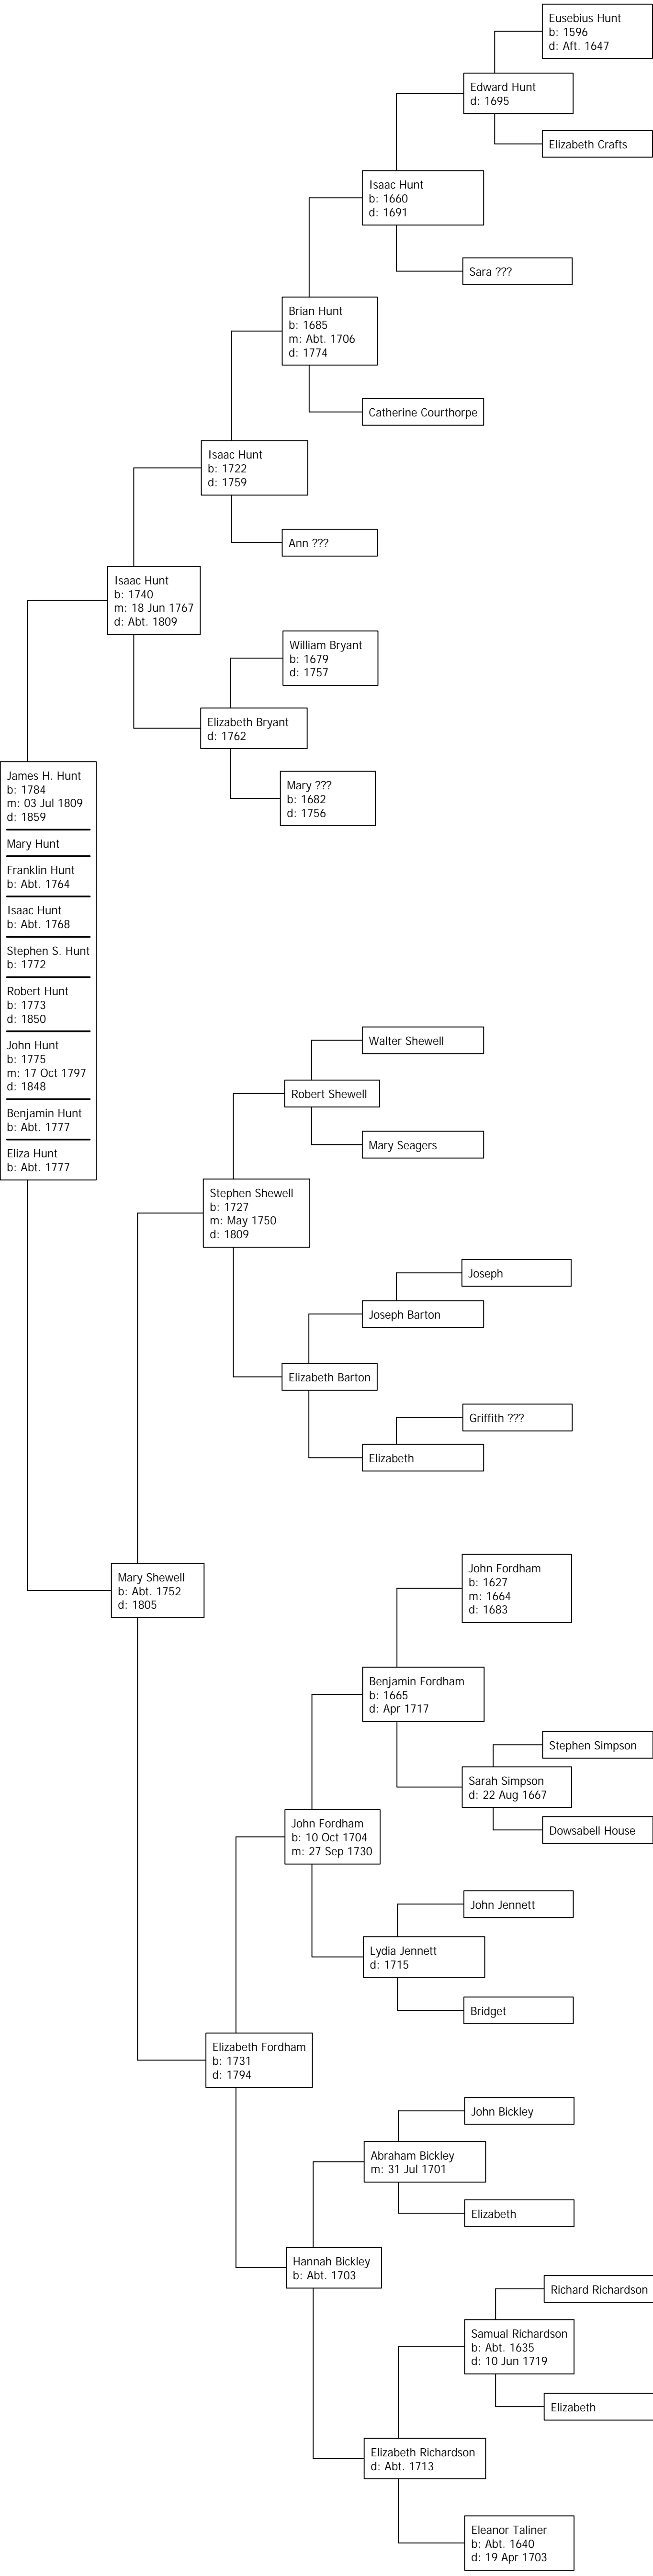

Ancestors of James Henry Leigh Hunt

Family Tree. 2006.
 Researched, produced & property of website
<http://www.pricklytree.co.uk>